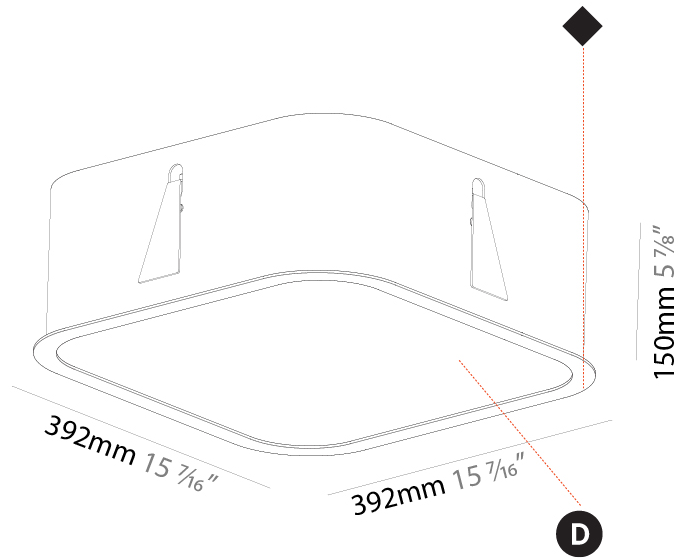

PHYSICAL

Shape: Square
Length (mm): 392
Length (in): 15 7/16
Width (mm): 392
Width (in): 15 7/16
Height (mm): 150
Height (in): 5 7/8
Ceiling Thickness (mm): 10 / 12.5 / 15 / 25
Ceiling Thickness (in): 3/8 or 1/2 or 9/16 or 1
Min. Recessing Depth (mm): 160
Min. Recessing Depth (in): 6 5/16
Light Distribution: Direct
Weight (kg): 4.341
Weight (lbs): 9.57
Diffuser: PMMA - Opal or Micro-Prism
Fixture Finish: SSR / BKV / CWI / CRY / HAB / UFT / ITA / RUA / FTG / MYG / LOD / PUS / FRO / FUP / KIA / POP / BLS / SPG / MEY / GOH / GUM / CHC / COM / ABZ / JAG / OBR / MOS / ROR
Fixture Material: Extruded Aluminum / Steel
Cut-out Measurements: 375mm / 14 3/4" x 375mm / 14 3/4"

ELECTRICAL

Lamp Type: LED (Zhaga Standard)
Input Wattage (W): 13.2
Total Output Wattage (W): 12
Dimming: Non-Dimmable
Driver Included: Yes
Driver Location: Integrated
Driver Type: Constant Current - Universal
Driver Class: Class 2
Input Voltage (V): 120 - 277
Constant Current (MA): 350
Upon Request: (Not included - see components) Integral: 0-10Vdc dimming / Phase dimming 120Vac only

LED

Color Temperature (°K): 3000 / 3500 / 4000
Max. Delivered Lumen (lm): 1380 / 1401 / 1430
CRI: >80 CRI
Efficiency (%): 0.827
Lamp Life (hrs): 50000

OPTICAL

RATINGS AND CERTIFICATIONS

Certified By: Certified for North American Standards
IP rating: IP20