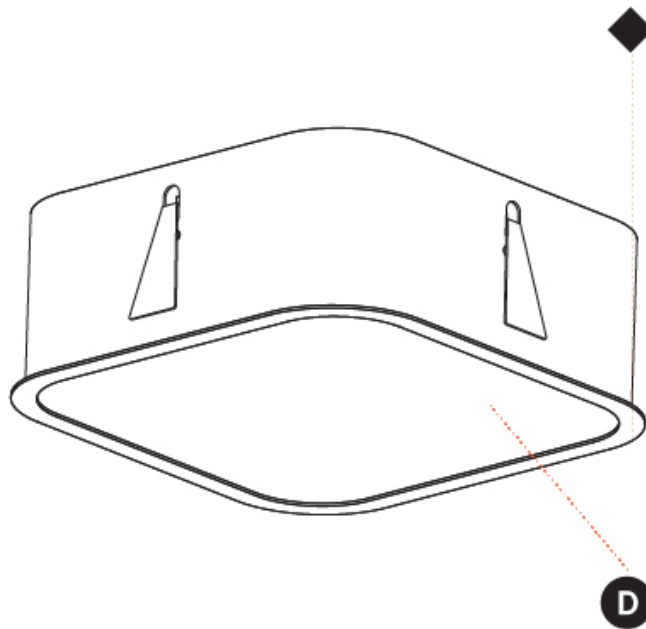

SMOOTHY STANDARD RECESSED

A37595-

PROJECT _____

TYPE _____

SPECIFIER _____

QUANTITY _____

DATE _____